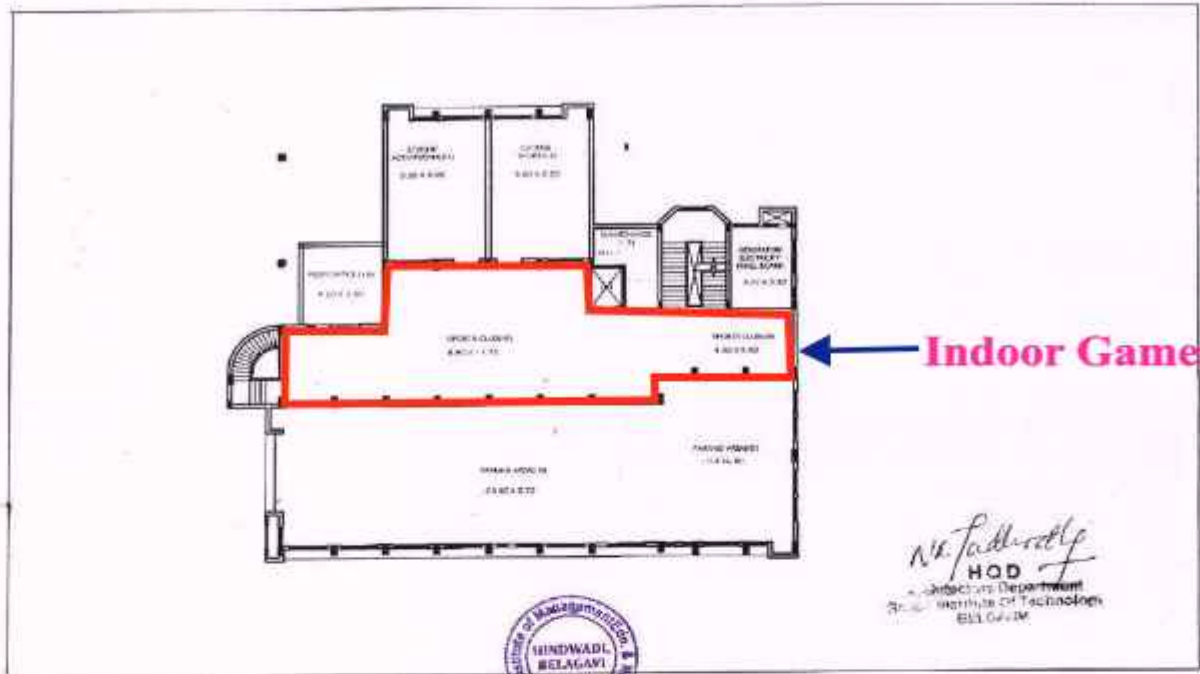

Auditorium : Facilities available for organizing cultural activities on the campus.

IMER has its own well-equipped Auditorium at the ground floor of the main building. It has seating capacity of 230 persons. Auditorium is used to organize various functions, lectures, other cultural activities and events.

Gymnasium Location Plan

BASEMENT FLOOR PLAN OF KLS'S IMER BELGAUM

Georgy Radzinskiy

Mr Padilady
HOD
Architecture Department
KLS Institute Of Technology
BELGAUM

[Signature]
DIRECTOR
KLS Institute of Management
Education & Research

Indoor Games Location Plan

N.S. Fadnis
HOD
Architectural Department
KLS Institute of Technology
Belgaum

BASEMENT FLOOR PLAN OF KLS'S IMER BELGAUM

Rodriguez
General Rodriguez

[Signature]
DIRECTOR
KLS Institute of Management
Education & Research