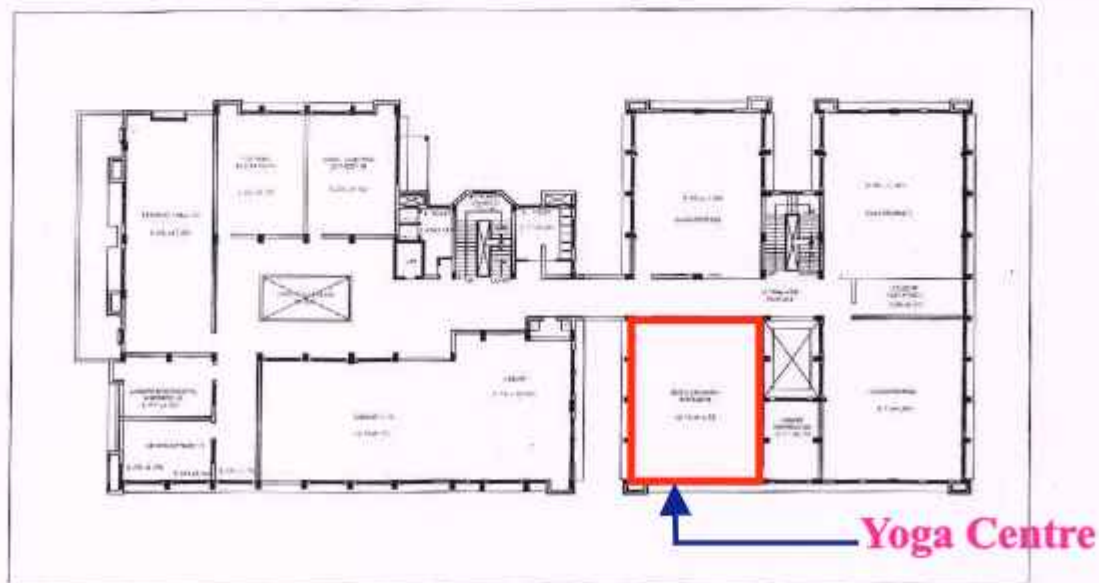

Auditorium : Facilities available for organizing cultural activities on the campus.

IMER has its own well-equipped Auditorium at the ground floor of the main building. It has seating capacity of 230 persons. Auditorium is used to organize various functions, lectures, other cultural activities and events.

Indoor Games Location Plan

N.S. Fadnis
HOD
Architectural Department
KLS Institute of Technology
Belgaum

BASEMENT FLOOR PLAN OF KLS'S IMER BELGAUM

Rodriguez
General Rodriguez

[Signature]
DIRECTOR
KLS Institute of Management
Education & Research

Yoga Centre Location Plan

SECOND FLOOR PLAN OF KLS'S IMER BELGAUM

Rodriguez
General Rodriguez

N.S. Fadnis
HOD
Architectural Department
KLS Institute of Technology
Belgaum

[Signature]
DIRECTOR
KLS Institute of Management
Education & Research