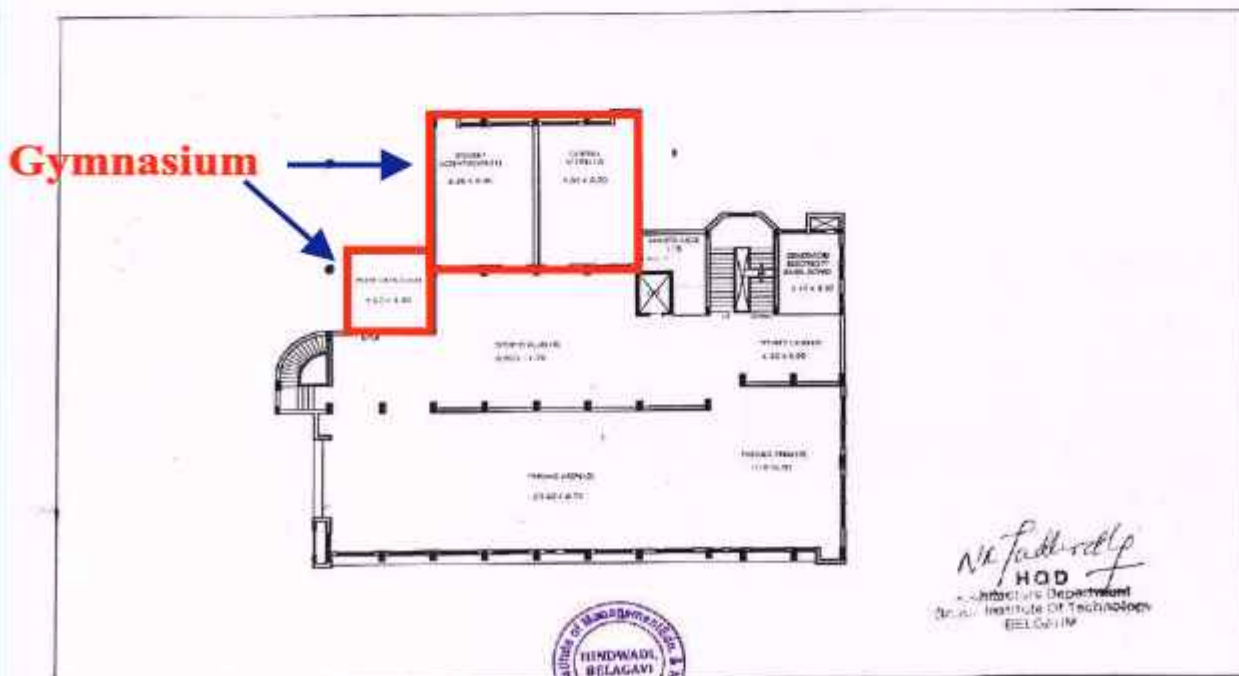

Gymnasium Location Plan

BASEMENT FLOOR PLAN OF KLS'S IMER BELGAUM

Georgy Radzinskiy

Mr Padilady
HOD
Architecture Department
KLS Institute Of Technology
BELGAUM

[Signature]
DIRECTOR
KLS Institute of Management
Education & Research