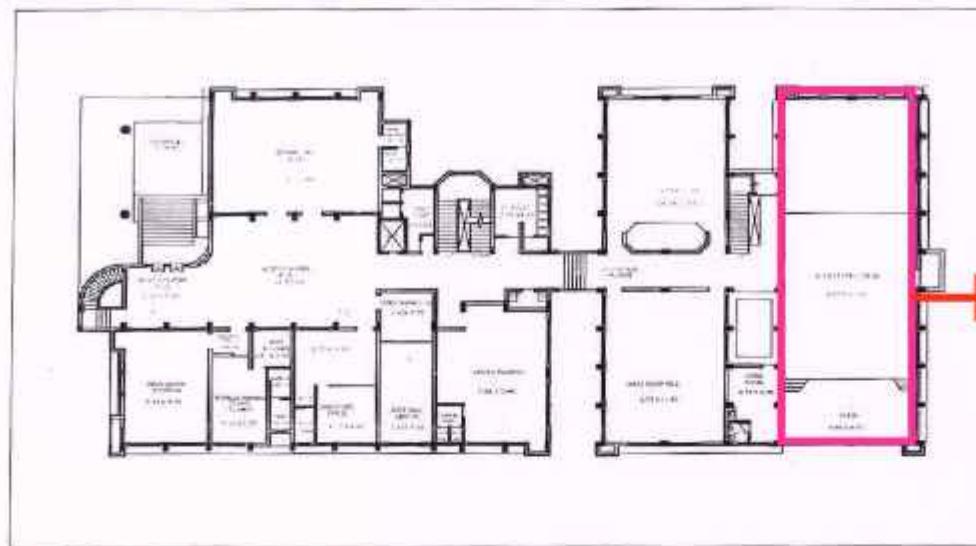

Auditorium Location Plan

GROUND FLOOR PLAN OF KLS'S IMER BELGAUM

Georgy Radzinskiy

Mr Padilady
HOD
Architecture Department
KLS Institute Of Technology
BELGAUM

[Signature]
DIRECTOR
KLS Institute of Management
Education & Research