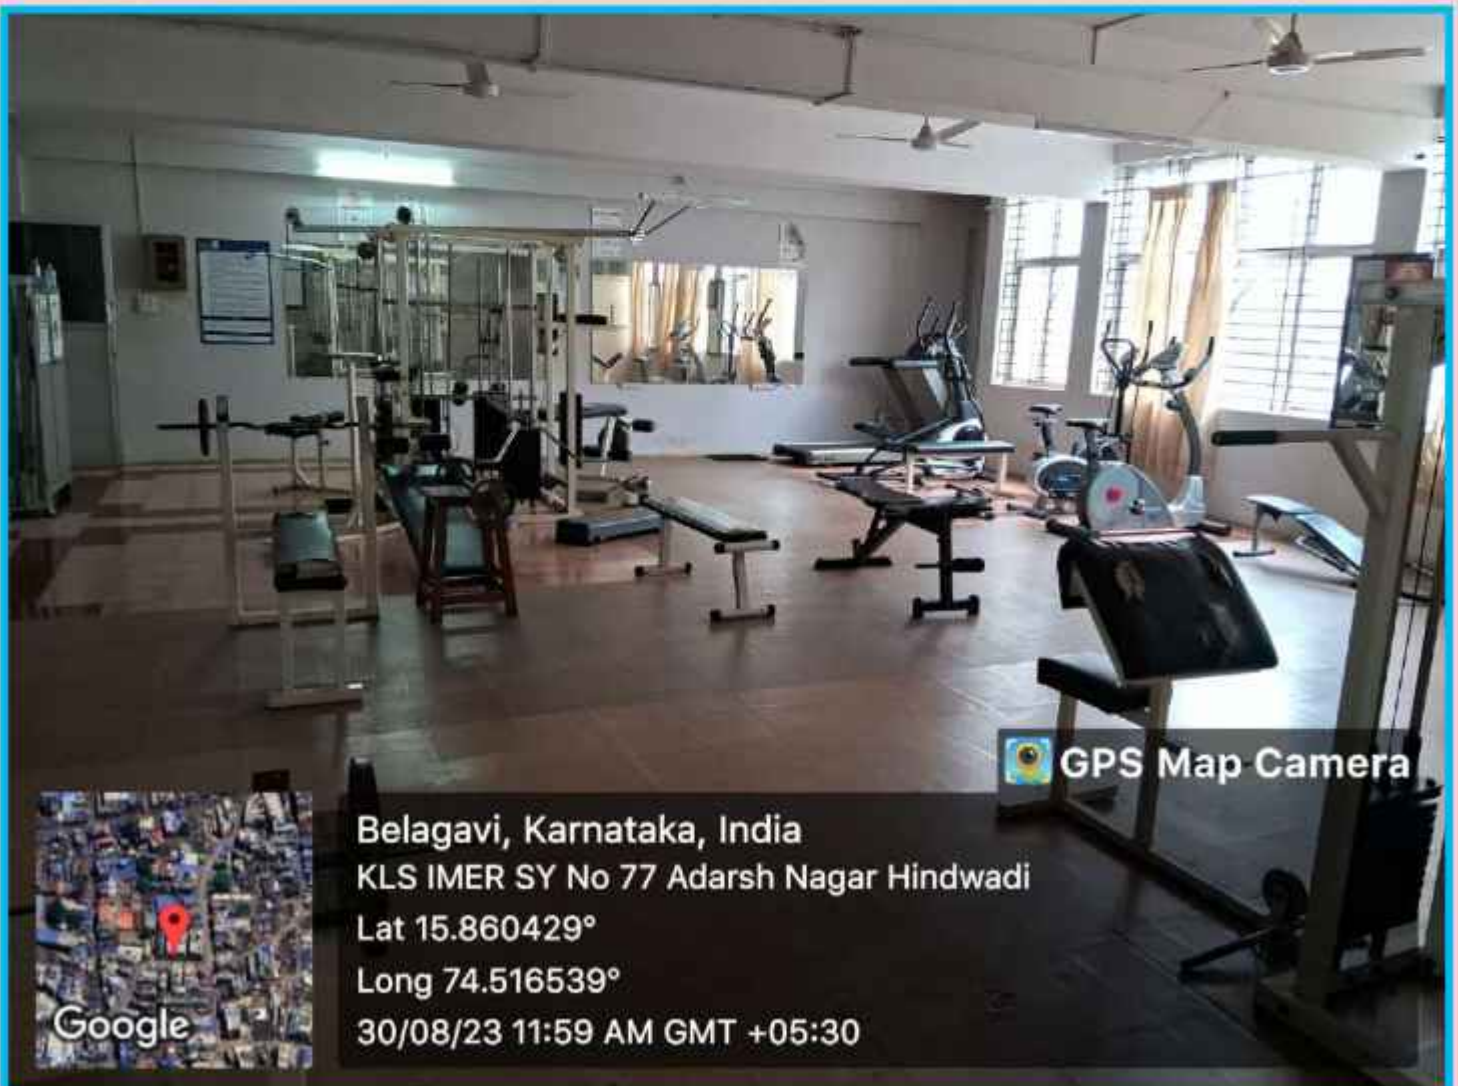

Auditorium : Facilities available for organizing cultural activities on the campus.

IMER has its own well-equipped Auditorium at the ground floor of the main building. It has seating capacity of 230 persons. Auditorium is used to organize various functions, lectures, other cultural activities and events.

Gymnasium

A Large room equipped with Gymnastic Apparatus

IMER has well-equipped gymnasium located at the basement, covering an area of 127 square Meters. The Gymnasium has variety of hi-tech equipment namely Treadmills, Multi Orbitrac, Elliptical Bike, Magnetic Upright Bike, Recumbent Bike and Vibrator. Gym has weight training facilities like Rubber dumbbells, Hexa Weighing Plates with Grip and Steel Coated Barbells. Other equipment include Bench Press (incline & decline), Vertical Leg Press, Leg Extension, Gym Ball, Parallel Dip Bar, Machine Press, Machine Fly, Cable Rowing, Preacher Curl, Fore Arm Machine, and triceps press down and many others. IMER gymnasium is open for free membership to students and staff, who are willing to take the Benefit of the facility. Girl students and staff have been provided with special batches. The Gymnasium is open between 6:00 am to 7.00 am and 4:00 pm to 7.00 pm accommodating different batches. An Experienced and certified instructor (George Rodrigues, Physical Education Director) is provided for formally training gymnasium members.