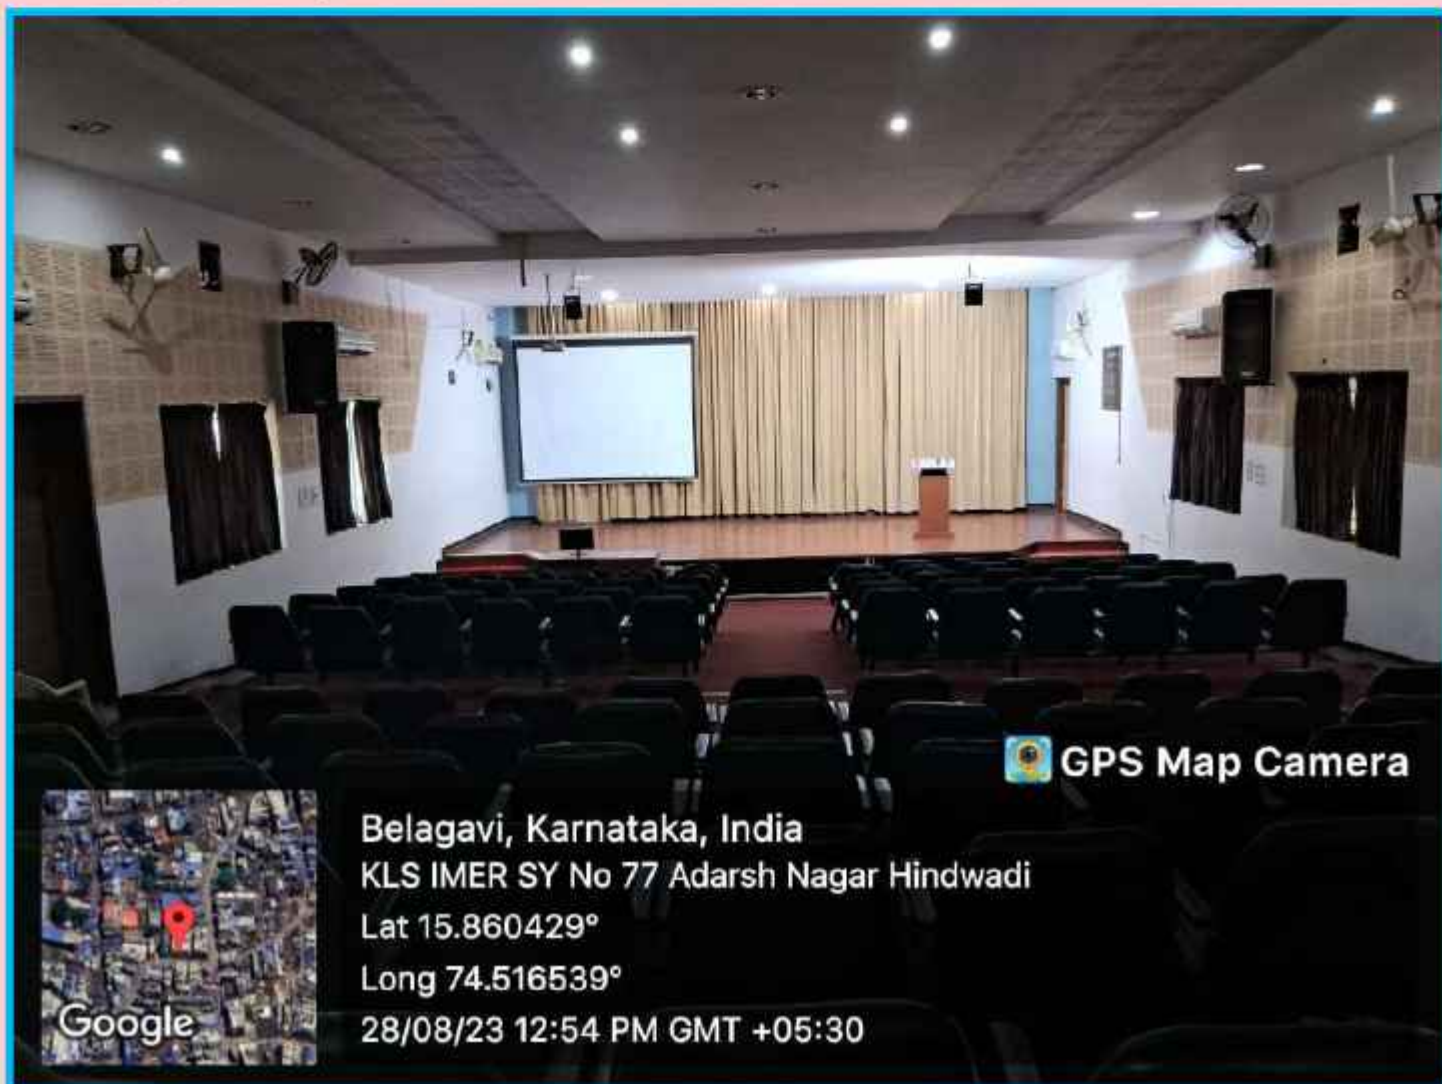

Auditorium : Facilities available for organizing cultural activities on the campus.

IMER has its own well-equipped Auditorium at the ground floor of the main building. It has seating capacity of 230 persons. Auditorium is used to organize various functions, lectures, other cultural activities and events.

Gymnasium

A Large room equipped with Gymnastic Apparatus

IMER has well-equipped gymnasium located at the basement, covering an area of 127 square Meters. The Gymnasium has variety of hi-tech equipment namely Treadmills, Multi Orbitrac, Elliptical Bike, Magnetic Upright Bike, Recumbent Bike and Vibrator. Gym has weight training facilities like Rubber dumbbells, Hexa Weighing Plates with Grip and Steel Coated Barbells. Other equipment include Bench Press (incline & decline), Vertical Leg Press, Leg Extension, Gym Ball, Parallel Dip Bar, Machine Press, Machine Fly, Cable Rowing, Preacher Curl, Fore Arm Machine, and triceps press down and many others. IMER gymnasium is open for free membership to students and staff, who are willing to take the Benefit of the facility. Girl students and staff have been provided with special batches. The Gymnasium is open between 6:00 am to 7.00 am and 4:00 pm to 7.00 pm accommodating different batches. An Experienced and certified instructor (George Rodrigues, Physical Education Director) is provided for formally training gymnasium members.